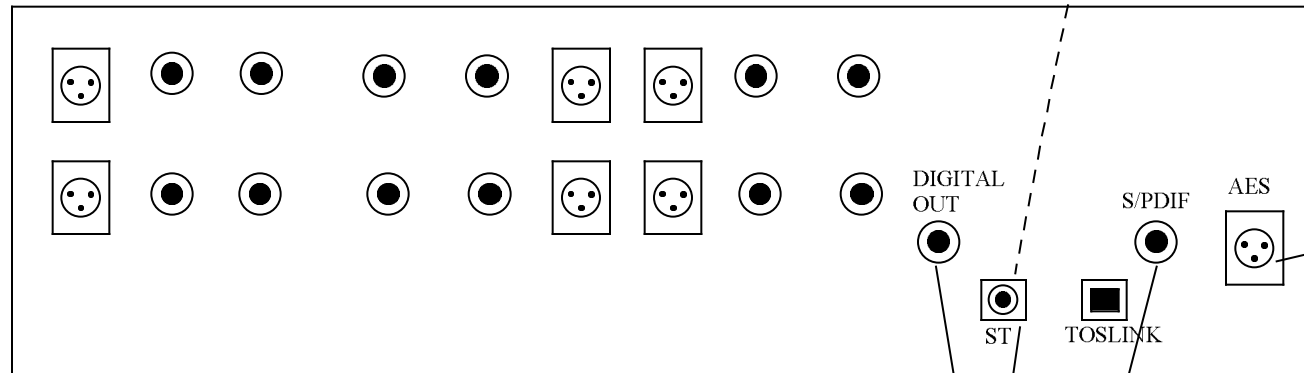

# REAR PANEL VIEW

FIGURE # 2

TURN  
COUNTER  
CLOCKWISE  
TO UNLOCK

REMOVE  
MOUNTING NUTS.