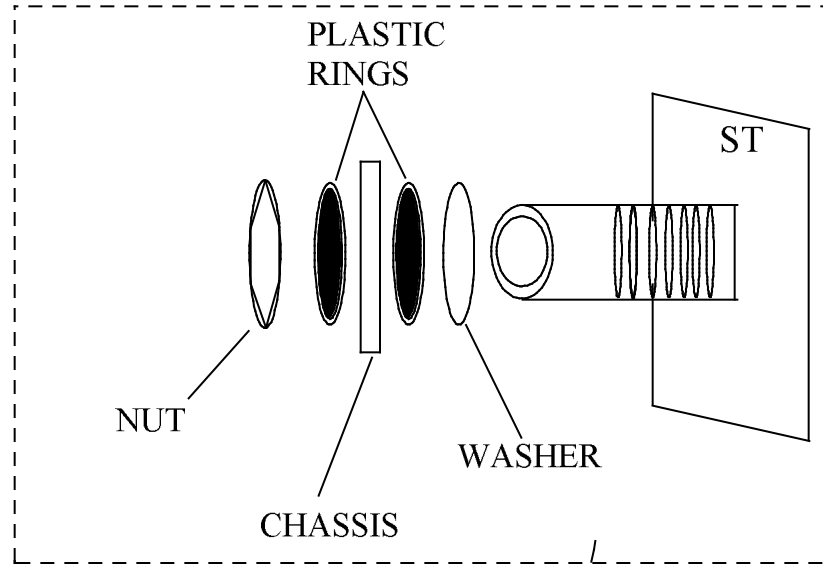

# REAR PANEL VIEW

FIGURE # 2

TURN  
COUNTER  
CLOCKWISE  
TO UNLOCK

REMOVE  
MOUNTING NUTS.