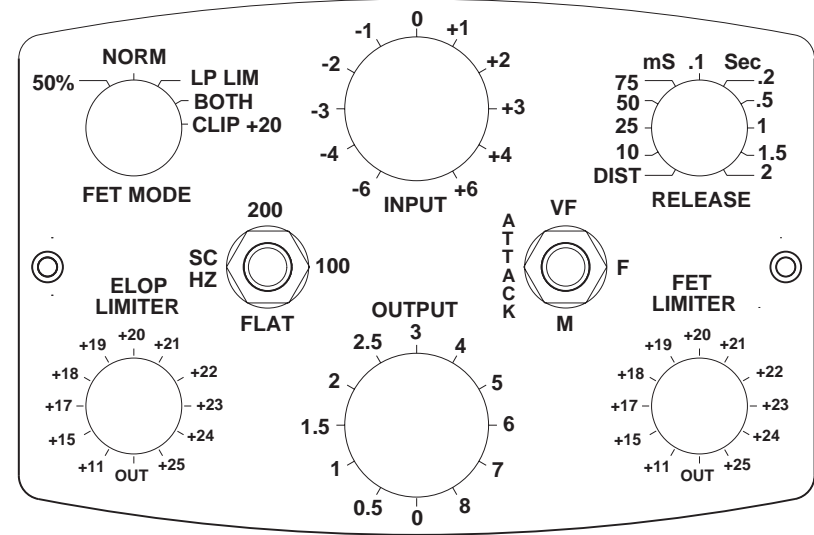

TEMPLATES FOR STORING MANLEY MASTERING SLAM! SETTINGS

PATCHING

- Limit: IN
 OUT
- Input: Balanced XLR
 UNBalanced 1/4"
 DAC
 ADC via XLR OP
- Output: Balanced XLR
 Unbalanced 1/4"
 DAC Output
- Side Chain ELOP.....
 Side Chain FET.....

- Link: Stereo Link
 Dual Mono
 Both & Ext

ADC/DAC

- DAC Filter: 40K 80K/norm 20K
 ADC Filter: 40K 80K/norm 20K
 ADC Sample Rate: 44.1 48K
 88.2 96K
 AES WC
 ADC Word Length: 24 20 16
 Dither: ON
 Noise Shape: ON

- LED METER MODE.....
 LED METER DEFLECTION
- VU METER MODE.....
 VU METER ATTEN
- VU METER DEFLECTION
- LINK 1
- LINK 2
- Side Chain ELOP.....
 Side Chain FET.....

| | | |
|---------|----------|-----------------|
| PROJECT | ENGINEER | CHANNEL 1 TRACK |
| SONG | DATE | CHANNEL 2 TRACK |
| NOTES | | |