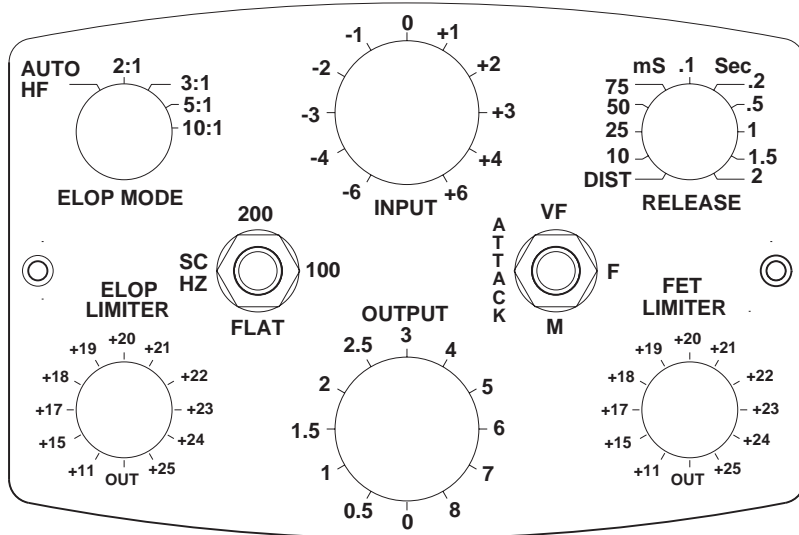

TEMPLATES FOR STORING MANLEY MASTERING SLAM! SETTINGS

PATCHING

- Limit: IN
 OUT
- Input: Balanced XLR
 UNBalanced 1/4"
 DAC
 ADC via XLR OP
- Output: Balanced XLR
 Unbalanced 1/4"
 DAC Output
- Side Chain ELOP.....
 Side Chain FET.....

- Link: Stereo Link
 Dual Mono
 Both & Ext

ADC/DAC

- DAC Filter: 40K 80K/norm 20K
 ADC Filter: 40K 80K/norm 20K
 ADC Sample Rate: 44.1 48K
 88.2 96K
 AES WC
 ADC Word Length: 24 20 16
 Dither: ON
 Noise Shape: ON

- LED METER MODE.....
 LED METER DEFLECTION
- VU METER MODE.....
 VU METER ATTEN
- VU METER DEFLECTION
- LINK 1
- LINK 2
- Side Chain ELOP.....
 Side Chain FET.....

| | | |
|---------|----------|-----------------|
| PROJECT | ENGINEER | CHANNEL 1 TRACK |
| SONG | DATE | CHANNEL 2 TRACK |
| NOTES | | |